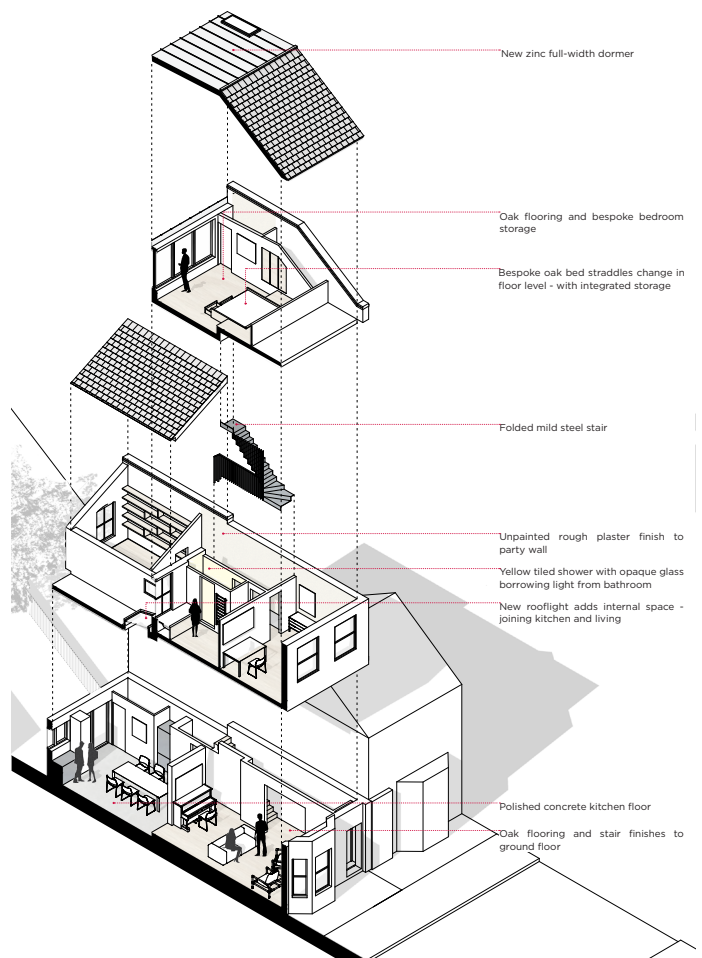

Artist's House, Brixton

Location: London Borough of Lambeth, UK

Client: Private

Dates of involvement: 2013 - 2015

Size: 134sqm

Construction cost: £152,000

"We are enjoying the house so much that Chris now works from home two or three days a week. Rather than a house built for a Victorian family, with seven kids in one room, our home serves modern family needs and habits. We finally have a space that suits the way we live and move around. Selfishness is quite well executed in this house!"

Artist Client

New oak flooring and bespoke storage has been installed throughout the house.

A new rooflight adds internal space, joining kitchen and living.

A Victorian terraced house in Brixton has been reconfigured to meet the needs of an artist and her growing family - transforming their home of 12 years into a light-filled, energy-efficient abode.

Designed for a narrow urban lot, the original house embodied many of the spatial challenges typical of London's housing stock from this period. Living room and kitchen areas had been subdivided into small, dark rooms, which lacked gathering space for family and friends, and the house was cold and damp in winter.

The result is a healthier, better quality space for family togetherness, home-working and display of the client's artwork - expressed through a simple palette of self-finished materials, which playfully delineate the relationship between old and new.